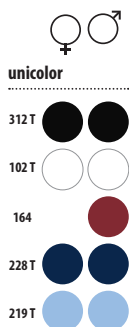

SOL'S EDEN 17015

Camisa manga larga
POPELÍN STRETCH 140
97% algodón - 3% elastano

	XS	S	M	L	XL	XXL	3XL
A/B	62/45	64/48	66/51	68/54	70/57	72/60	73/63

SOL'S BRIGHTON 17000

Camisa manga larga
POPELÍN STRETCH 140
97% algodón - 3% elastano

	S	M	L	XL	XXL	3XL	4XL	5XL*
A/B	76/54	78/57	80/60	82/63	84/66	86/69	88/72	88/75

	S	M	L	XL	XXL	3XL	4XL	5XL*
cm	37-38	39-40	41-42	43-44	45-46	47-48	49-50	51-52

*Talla disponible en algunos colores

unicolor

SOL'S EFFECT 17010

Camisa manga 3/ 4
POPELÍN STRETCH 140
97% algodón - 3% elastano

	XS	S	M	L	XL	XXL	3XL
A/B	62/45	64/48	66/51	68/54	70/57	72/60	73/63