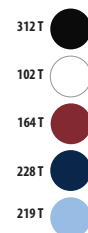

SOL'S EDEN 17015

Camisa manga larga
POPELÍN STRETCH 140
97% algodón - 3% elastano

	XS	S	M	L	XL	XXL	3XL
A/B	62/45	64/48	66/51	68/54	70/57	72/60	73/63

SOL'S BRIGHTON 17000

Camisa manga larga
POPELÍN STRETCH 140
97% algodón - 3% elastano

	S	M	L	XL	XXL	3XL	4XL	5XL*
A/B	76/54	78/57	80/60	82/63	84/66	86/69	88/72	88/75

	S	M	L	XL	XXL	3XL	4XL	5XL*
cm	37-38	39-40	41-42	43-44	45-46	47-48	49-50	51-52

*Talla disponible en algunos colores

unicolor

SOL'S EFFECT 17010

Camisa manga 3/ 4
POPELÍN STRETCH 140
97% algodón - 3% elastano

	XS	S	M	L	XL	XXL	3XL
A/B	62/45	64/48	66/51	68/54	70/57	72/60	73/63