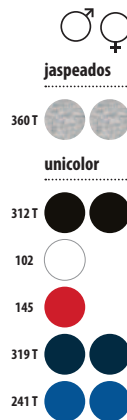

IDEAL PARA LA IMPRESIÓN DTG CON CREMALLERA YKK

IDEAL PARA LA IMPRESIÓN DTG

SOL'S SPIKE

Men 03105

SOL'S SPIKE

Women 03106

Sudadera cremallera capucha

FELPA 280 CON TECNOLOGÍA LSF

(Low Shrinkage Fabric)

80% algodón Ringspun - 20% poliéster

♂	A/B	S	M	L	XL	XXL	3XL
		68/51	69/54	70/57	71/60	72/63	73/66

16,6 KG
58 X 38 X 54 CM

♀	A/B	XS	S	M	L	XL	XXL
		62/44	63/47	64/50	65/53	66/56	67/59

13,7 KG
51 X 36 X 50 CM

SOL'S SEATTLE

02998

Sudadera bicolor

FELPA 280 CON TECNOLOGÍA LSF

(Low Shrinkage Fabric)

80% algodón Ringspun - 20% poliéster

A/B	XS	S	M	L	XL	XXL	3XL
	69/48	70/51	71/54	72/57	73/60	74/63	75/66
5	25	11,8 KG 58 X 38 X 42 CM					

jaspeados

bicolor